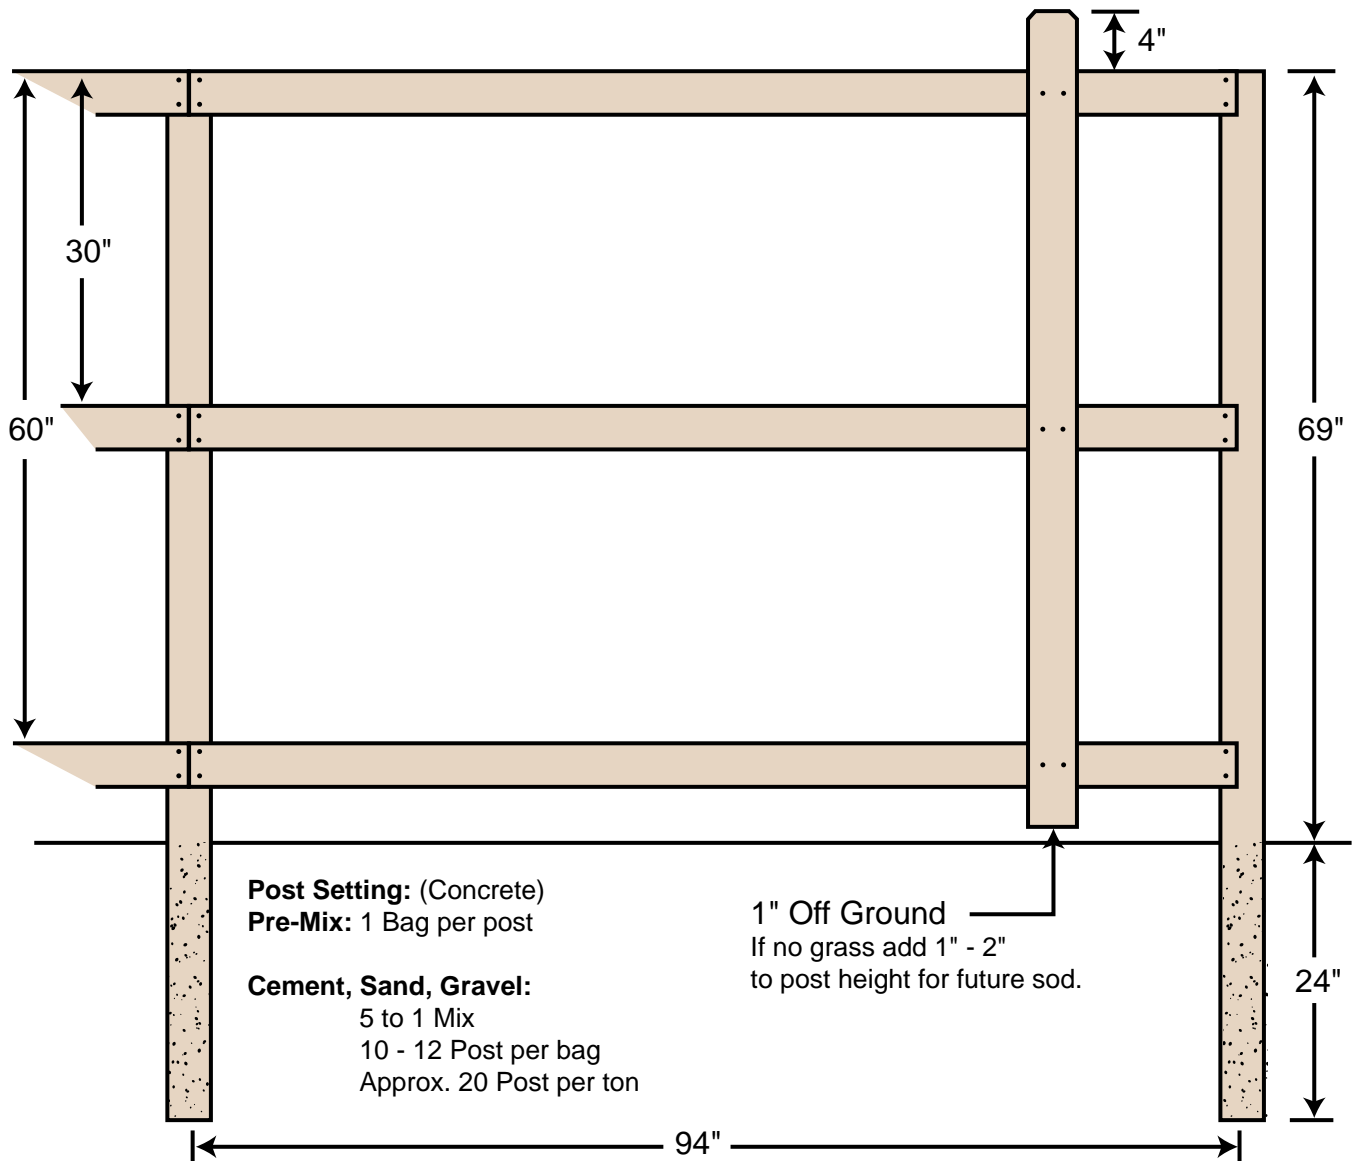

### 3 RAIL CONSTRUCTION

1x4x6 OR 1x6x6

With posts cut to height, mark on each post 30" and 60" from the top.  
Nail each rail to post and cut any excess off at the middle of the post. Continue until entire fence is railed.

## 1 X 6 DOG EARED BOARD FENCE

(Plan View)